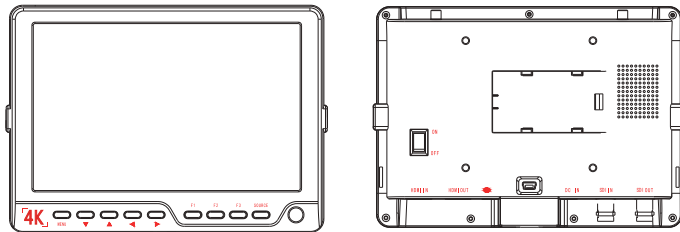

7" 4K HDMI input and output full HD on-camera monitor

Main body Dimensions

Screen Parameters

Screen Size	7 inch
Resolution	1920*1200
Display area	149.76(W) ×93.6(H)mm
Contrast Ratio	1100:1
Brightness	450nits
Visual Angle	178°(H/V)
Backlight	LED

The Desview S7II use full HD 1920*1200 IPS display panel, support 4k HDMI input and output/3G-SDI input and output. This monitor features a series of professional functions such as histogram, peaking, zebra, false color...

Product Highlights

- 7" full HD 1920*1200 IPS display
- HDMI and composite in/out
- 450cd/m2 brightness
- 178/178 wide viewing angle
- Battery power supply and power adapter supply
- Waveform/histogram/audio table
- Peaking/false color/zebra
- Equipped sun hood and sun frame

Other Parameters

Size	180*130*26mm
Texture	ABS Engineering Plastic
Input Voltage	DC7-24V
Power Dissipation	≤9W

Standard accessories

 SUN HOOD	 SUN SHADE	 BALL HEAD	 VELVET BAG
 HDMI CABLE (A/C)	 WIPE CLOTH		